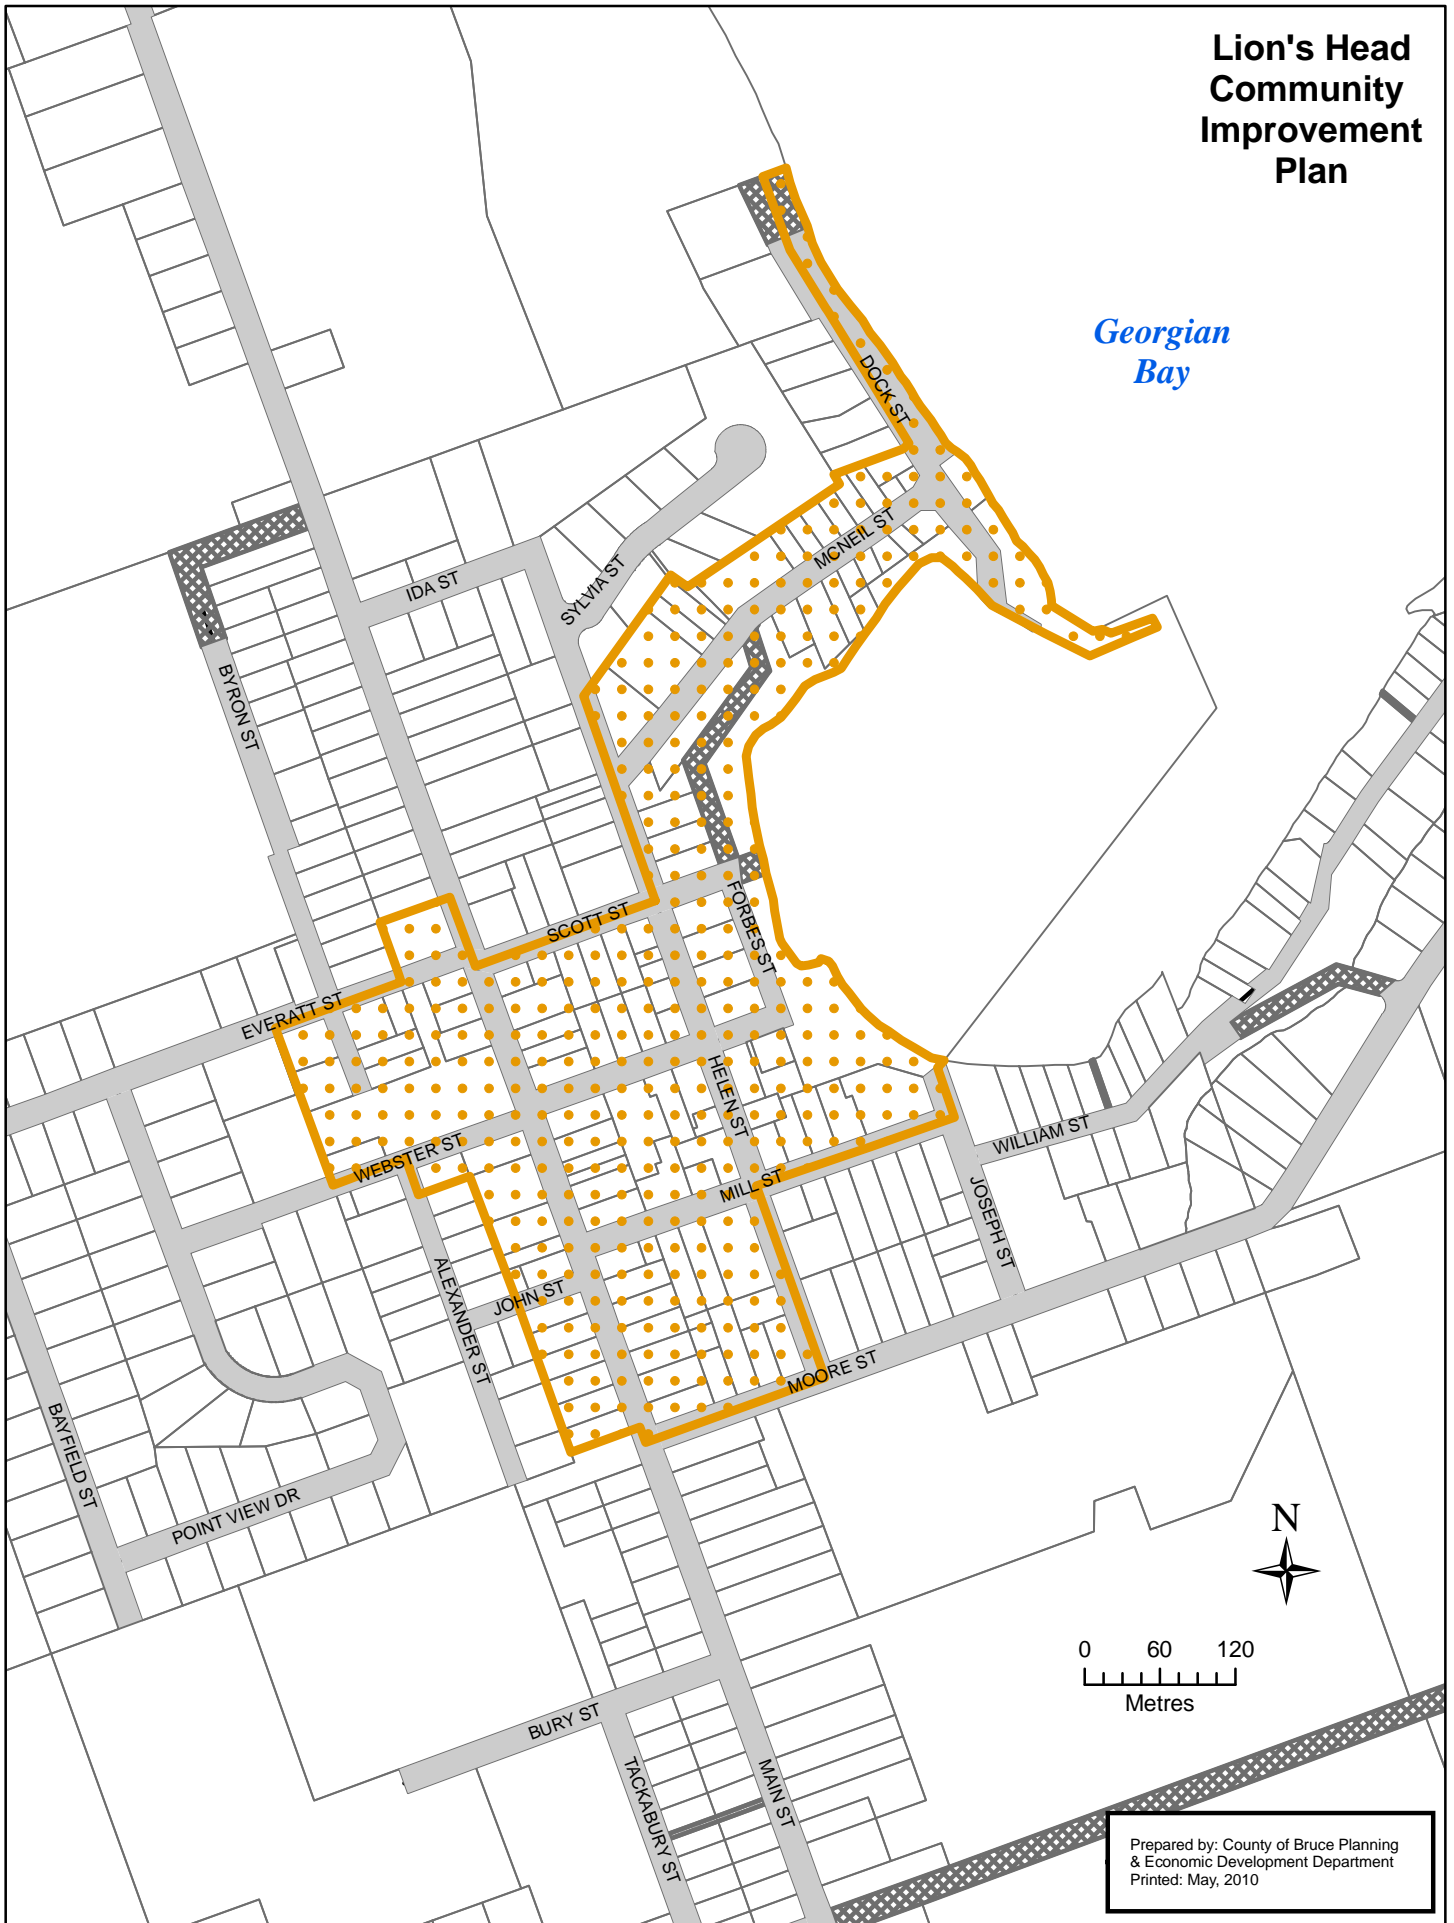

Lion's Head Community Improvement Plan

*Georgian
Bay*

Prepared by: County of Bruce Planning
& Economic Development Department
Printed: May, 2010